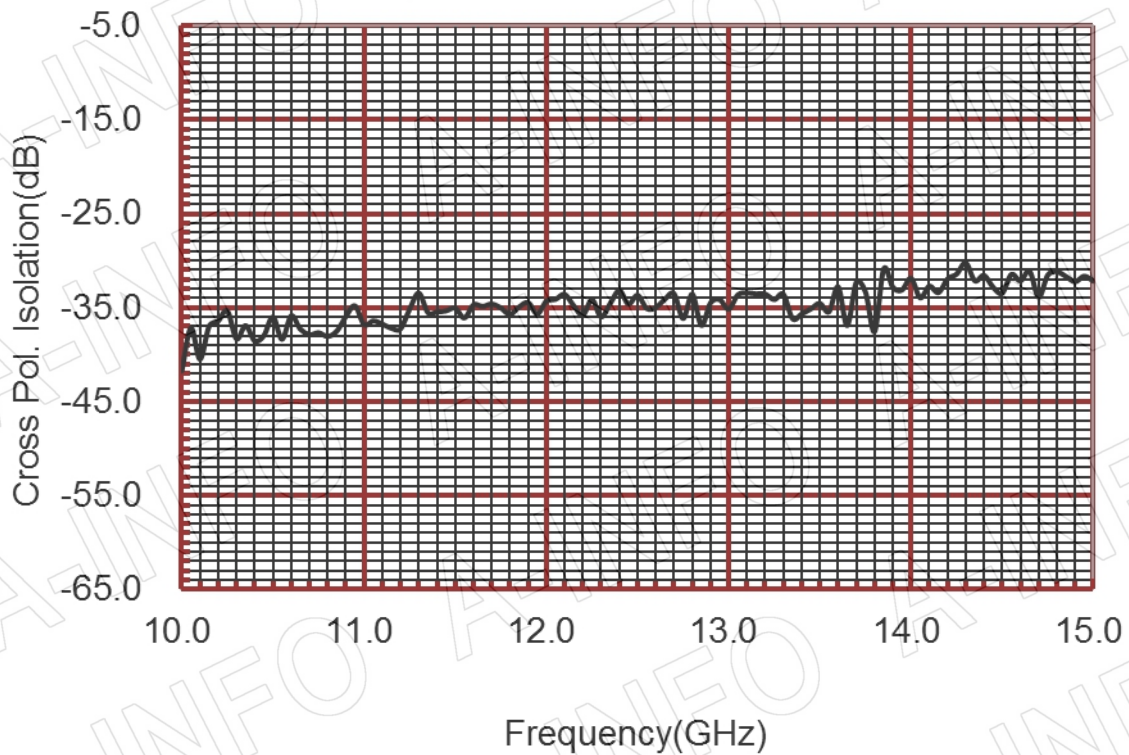

For reference only. See data sheet for the detailed specifications.

Technical Specification

Frequency Range(GHz)	10.0 - 15.0
Waveguide	WR75
Gain(dBi)	25 Typ.
Polarization	Linear
3dB Beamwidth(deg)	E Plane: 9 Typ.
	H Plane: 10 Typ.
Cross Pol. Isolation(dB)	35 Typ.
VSWR	A Type: 1.10:1 Typ.
	C Type: 1.25:1 Typ.
Output	A Type: FBP120(UBR120)
	SMA-Female or N-Female C Type: or TNC-Female or 7mm or 3.5mm-Female
Material	Al
Finish	Chemical Conversion Coating, Gray Paint
Size(mm)	A Type: 185 x 155 x 400
	C Type: 185 x 155 x 430
Net Weight(Kg)	A Type: 0.60 Around
	C Type: 0.65 Around

2. Cross Polarization Isolation

3. VSWR(C Type)

4. Pattern