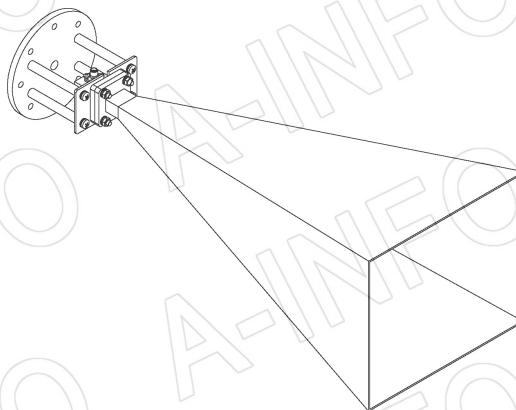

Website: www.ainfoinc.com
Email: sales@ainfoinc.com

SMA-Female Output (P/N: LB-75-25-C-SF)

For N-Female, TNC-Female, 7mm or 3.5mm-Female output outline drawing, please contact A-INFO.

SMA-Female Output with Round Mounting Bracket (Option, P/N: LB-75-10-C-MB)

For N-Female, TNC-Female, 7mm or 3.5mm-Female output outline drawing, please contact A-INFO.

SMA-Female Output with L Type Mounting Bracket (Option, P/N: LB-75-10-C-MBL)

For N-Female, TNC-Female, 7mm or 3.5mm-Female output outline drawing, please contact A-INFO.