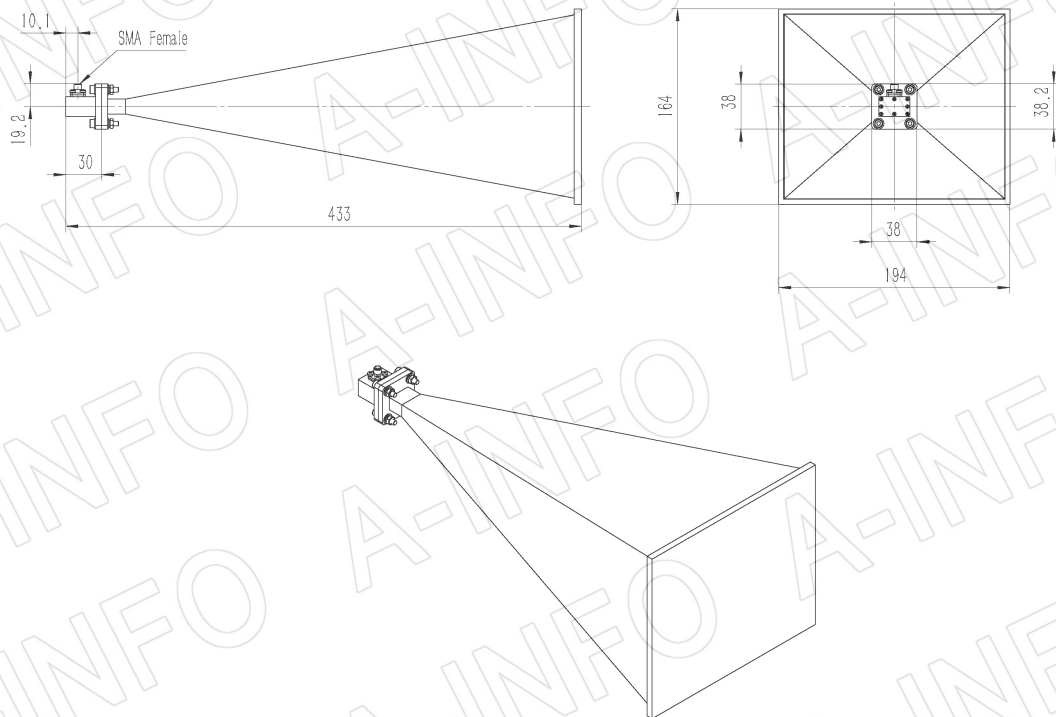

SMA-Female Output with Radome (Option, P/N: LB-75-25-C-SFSP0, Outdoor Application)

For N-Female, TNC-Female, 7mm or 3.5mm-Female output outline drawing, please contact A-INFO.