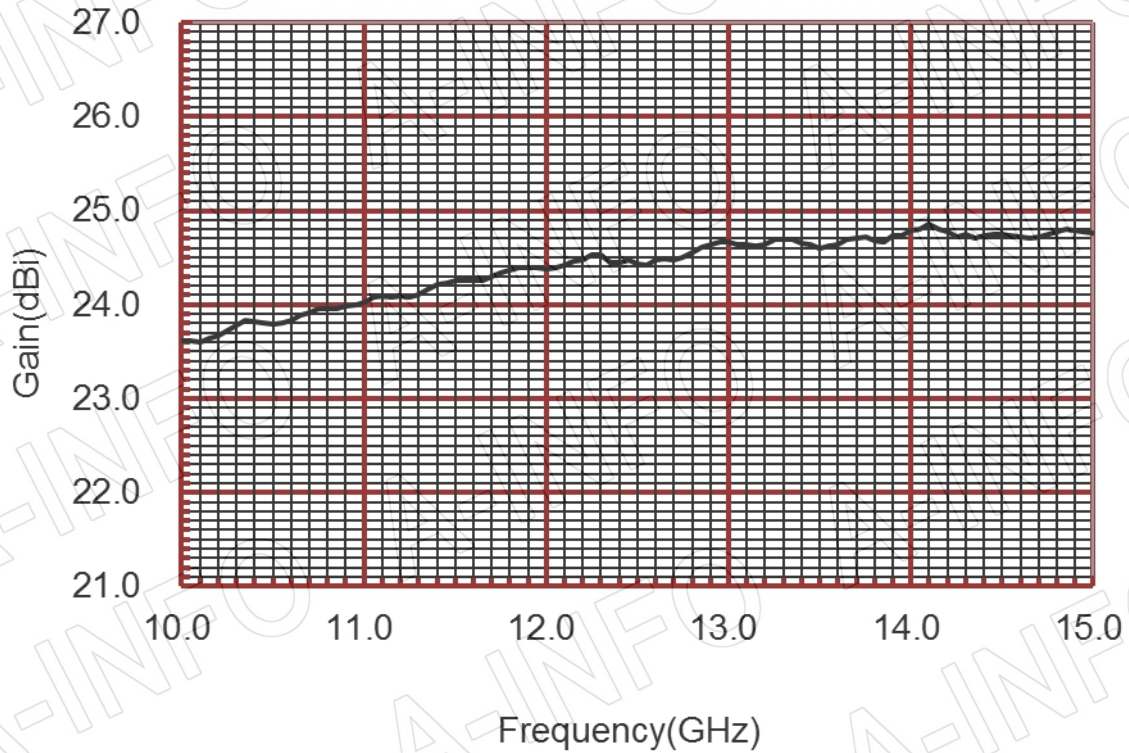

Test Results

1. Gain & Antenna Factor

Frequency(GHz)	Gain(dBi)	Antenna Factor(dB/m)
10.00	23.62	26.59
10.50	23.79	26.84
11.00	24.03	27.01
11.50	24.26	27.16
12.00	24.38	27.42
12.50	24.43	27.71
13.00	24.67	27.82
13.50	24.60	28.22
14.00	24.79	28.34
14.50	24.75	28.69
15.00	24.76	28.97

2. Cross Polarization Isolation