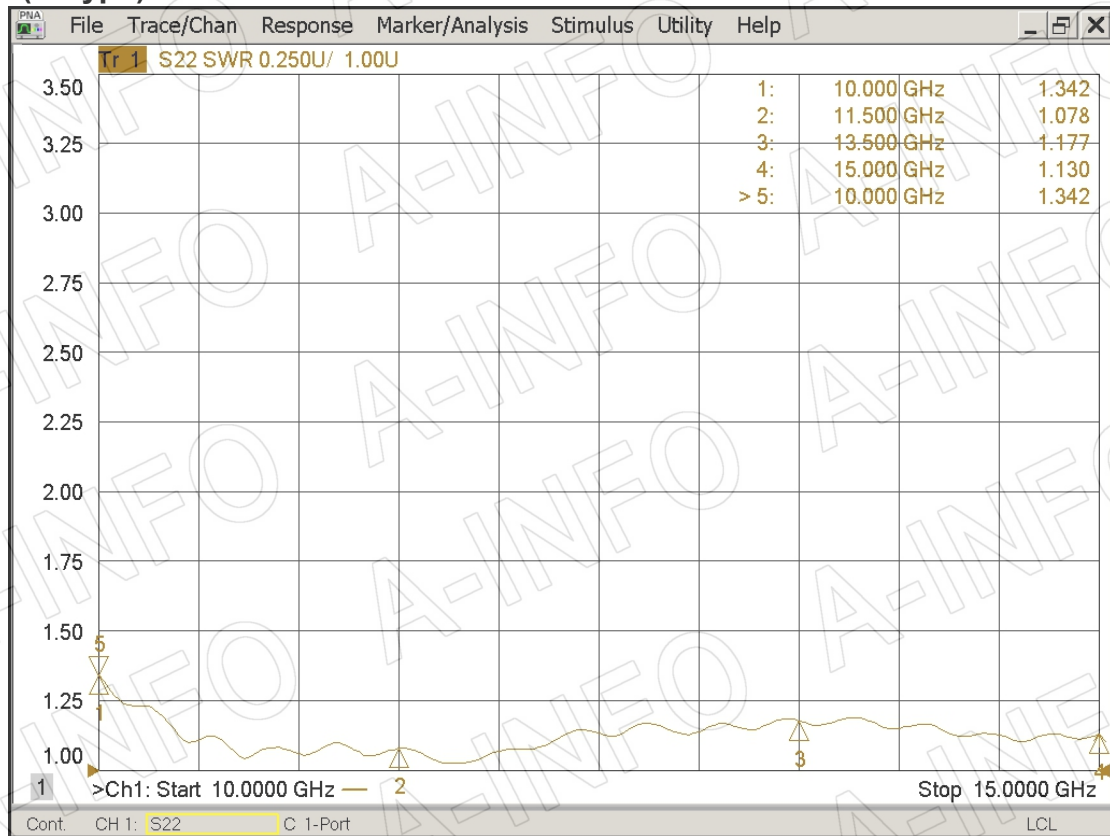

3. VSWR(C Type)