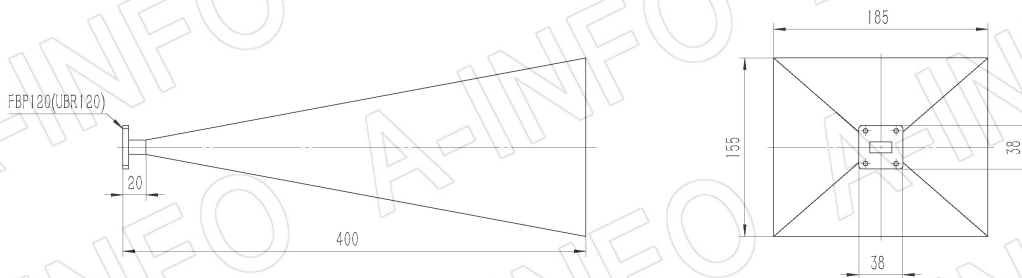

For reference only. See data sheet for the detailed specifications.

Technical Specification

Frequency Range(GHz)	10.0 - 15.0
Waveguide	WR75
Gain(dBi)	25 Typ.
Polarization	Linear
3dB Beamwidth(deg)	E Plane: 9 Typ.
	H Plane: 10 Typ.
Cross Pol. Isolation(dB)	35 Typ.
VSWR	A Type: 1.10:1 Typ.
	C Type: 1.25:1 Typ.
Output	A Type: FBP120(UBR120)
	SMA-Female or N-Female C Type: or TNC-Female or 7mm or 3.5mm-Female
Material	Al
Finish	Chemical Conversion Coating, Gray Paint
Size(mm)	A Type: 185 x 155 x 400
	C Type: 185 x 155 x 430
Net Weight(Kg)	A Type: 0.60 Around
	C Type: 0.65 Around

Outline Drawing (Size: mm)

FBP120 Output (P/N: LB-75-25-A)

AINFO Inc.

China(Beijing): Tel: (+86) 10-6266-7326,
China(Chengdu): Tel: (+86) 28-8519-2786,
USA : Tel: (+1) 949-639-9688,

Page 1 of 11

(+86) 10-6266-7327 Fax: (+86) 10-6266-7379
(+86) 28-8519-3044 Fax: (+86) 28-8519-3068
(+1) 949-639-9608 Fax: (+1) 949-639-9670

Website: www.ainfoinc.com
Email: sales@ainfoinc.com

SMA-Female Output (P/N: LB-75-25-C-SF)

For N-Female, TNC-Female, 7mm or 3.5mm-Female output outline drawing, please contact A-INFO.

SMA-Female Output with Round Mounting Bracket (Option, P/N: LB-75-10-C-MB)

For N-Female, TNC-Female, 7mm or 3.5mm-Female output outline drawing, please contact A-INFO.

SMA-Female Output with L Type Mounting Bracket (Option, P/N: LB-75-10-C-MBL)

For N-Female, TNC-Female, 7mm or 3.5mm-Female output outline drawing, please contact A-INFO.