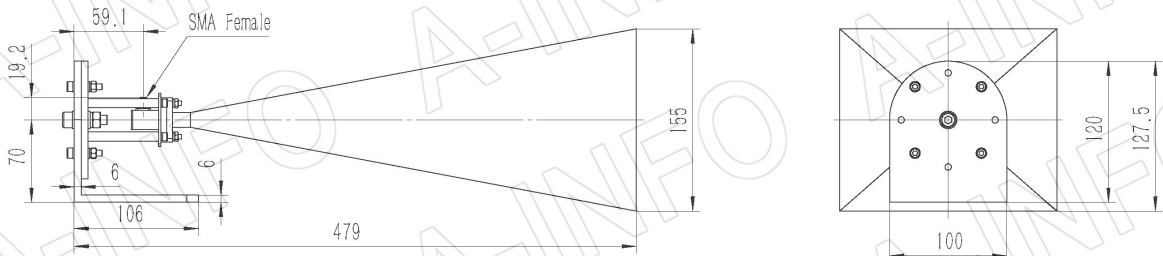

For reference only. See data sheet for the detailed specifications.

Technical Specification

Frequency Range(GHz)	10.0 - 15.0
Waveguide	WR75
Gain(dBi)	25 Typ.
Polarization	Linear
3dB Beamwidth(deg)	E Plane: 9 Typ.
	H Plane: 10 Typ.
Cross Pol. Isolation(dB)	35 Typ.
VSWR	A Type: 1.10:1 Typ.
	C Type: 1.25:1 Typ.
Output	A Type: FBP120(UBR120)
	SMA-Female or N-Female C Type: or TNC-Female or 7mm or 3.5mm-Female
Material	Al
Finish	Chemical Conversion Coating, Gray Paint
Size(mm)	A Type: 185 x 155 x 400
	C Type: 185 x 155 x 430
Net Weight(Kg)	A Type: 0.60 Around
	C Type: 0.65 Around

Outline Drawing (Size: mm)

FBP120 Output (P/N: LB-75-25-A)

AINFO Inc.

China(Beijing): Tel: (+86) 10-6266-7326,
China(Chengdu): Tel: (+86) 28-8519-2786,
USA : Tel: (+1) 949-639-9688,

Page 1 of 11

(+86) 10-6266-7327 Fax: (+86) 10-6266-7379
(+86) 28-8519-3044 Fax: (+86) 28-8519-3068
(+1) 949-639-9608 Fax: (+1) 949-639-9670

Website: www.ainfoinc.com
Email: sales@ainfoinc.com

SMA-Female Output (P/N: LB-75-25-C-SF)

For N-Female, TNC-Female, 7mm or 3.5mm-Female output outline drawing, please contact A-INFO.

SMA-Female Output with Round Mounting Bracket (Option, P/N: LB-75-10-C-MB)

For N-Female, TNC-Female, 7mm or 3.5mm-Female output outline drawing, please contact A-INFO.

SMA-Female Output with L Type Mounting Bracket (Option, P/N: LB-75-10-C-MBL)

For N-Female, TNC-Female, 7mm or 3.5mm-Female output outline drawing, please contact A-INFO.