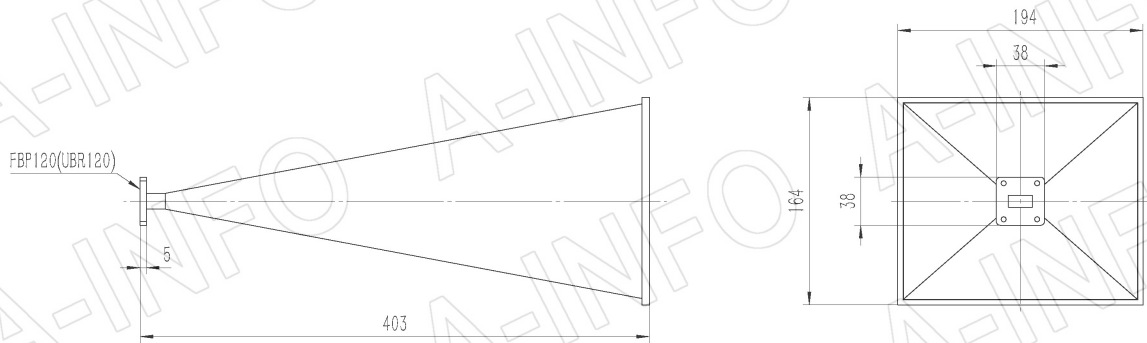

FBP120 Output with Radome (Option, P/N: LB-75-25-ASPO, Outdoor Application)