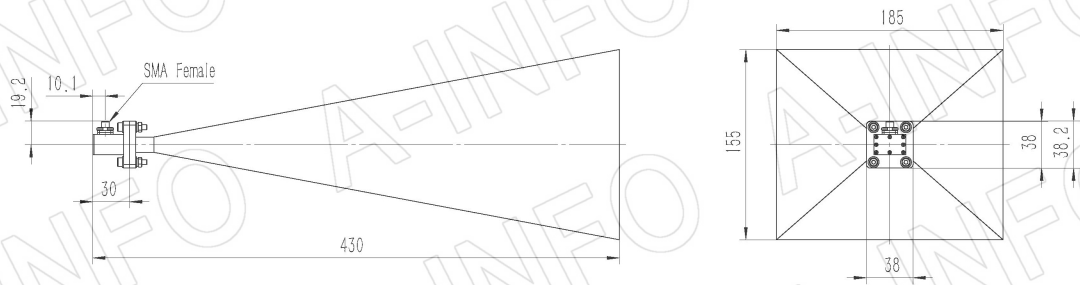

For reference only. See data sheet for the detailed specifications.

Technical Specification

Frequency Range(GHz)	10.0 - 15.0
Waveguide	WR75
Gain(dBi)	25 Typ.
Polarization	Linear
3dB Beamwidth(deg)	E Plane: 9 Typ.
	H Plane: 10 Typ.
Cross Pol. Isolation(dB)	35 Typ.
VSWR	A Type: 1.10:1 Typ.
	C Type: 1.25:1 Typ.
Output	A Type: FBP120(UBR120)
	SMA-Female or N-Female C Type: or TNC-Female or 7mm or 3.5mm-Female
Material	Al
Finish	Chemical Conversion Coating, Gray Paint
Size(mm)	A Type: 185 x 155 x 400
	C Type: 185 x 155 x 430
Net Weight(Kg)	A Type: 0.60 Around
	C Type: 0.65 Around

Outline Drawing (Size: mm)

FBP120 Output (P/N: LB-75-25-A)

AINFO Inc.

China(Beijing): Tel: (+86) 10-6266-7326,
China(Chengdu): Tel: (+86) 28-8519-2786,
USA : Tel: (+1) 949-639-9688,

Page 1 of 11

(+86) 10-6266-7327 Fax: (+86) 10-6266-7379
(+86) 28-8519-3044 Fax: (+86) 28-8519-3068
(+1) 949-639-9608 Fax: (+1) 949-639-9670

Website: www.ainfoinc.com
Email: sales@ainfoinc.com

SMA-Female Output (P/N: LB-75-25-C-SF)

For N-Female, TNC-Female, 7mm or 3.5mm-Female output outline drawing, please contact A-INFO.

SMA-Female Output with Round Mounting Bracket (Option, P/N: LB-75-10-C-MB)

For N-Female, TNC-Female, 7mm or 3.5mm-Female output outline drawing, please contact A-INFO.

SMA-Female Output with L Type Mounting Bracket (Option, P/N: LB-75-10-C-MBL)

For N-Female, TNC-Female, 7mm or 3.5mm-Female output outline drawing, please contact A-INFO.