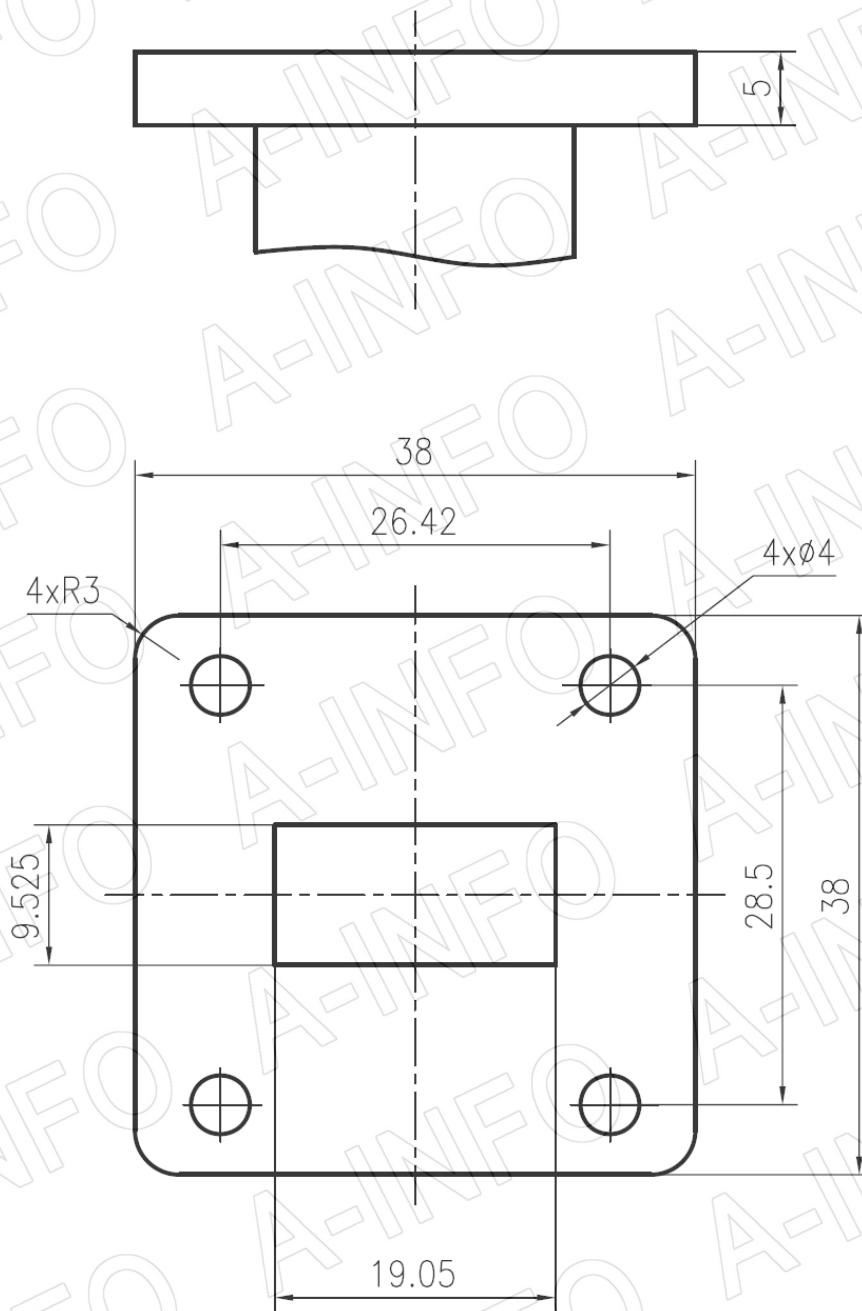

Flange Drawing (Size: mm)

FBP120

AINFO Inc.

China(Beijing): Tel: (+86) 10-6266-7326,
China(Chengdu): Tel: (+86) 28-8519-2786,
USA : Tel: (+1) 949-639-9688,

Page 6 of 11

(+86) 10-6266-7327 Fax: (+86) 10-6266-7379
(+86) 28-8519-3044 Fax: (+86) 28-8519-3068
(+1) 949-639-9608 Fax: (+1) 949-639-9670

Website: www.ainfoinc.com
Email: sales@ainfoinc.com