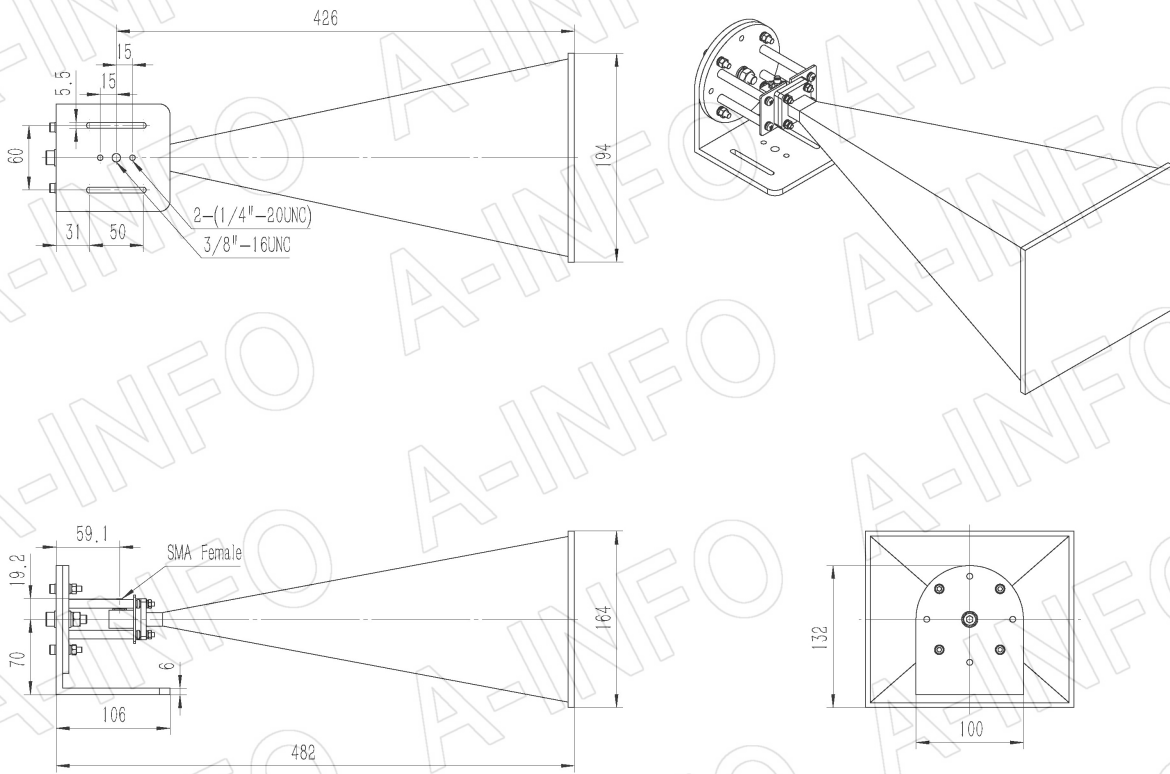

SMA-Female Output with L Type Mounting Bracket & Radome (Option, P/N: LB-75-10-C-MBL & LB-75-25-C-SFSP0, Outdoor Application)

For N-Female, TNC-Female, 7mm or 3.5mm-Female output outline drawing, please contact A-INFO.