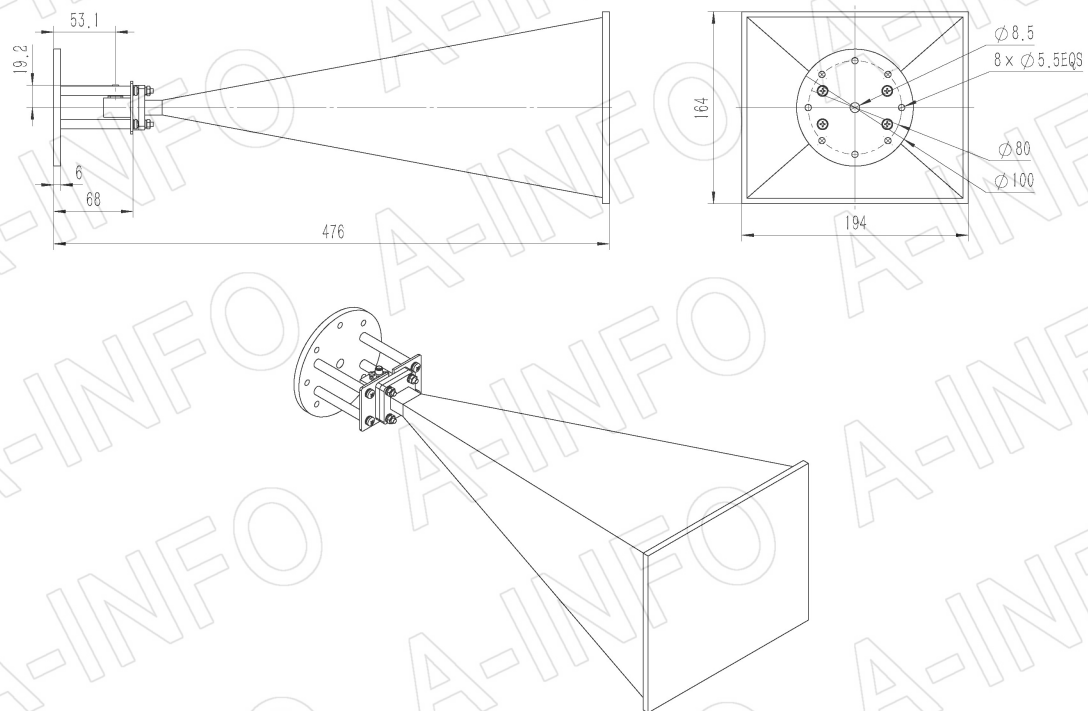

SMA-Female Output with Round Mounting Bracket & Radome (Option, P/N: LB-75-10-C-MB & LB-75-25-C-SFSP0, Outdoor Application)

For N-Female, TNC-Female, 7mm or 3.5mm-Female output outline drawing, please contact A-INFO.