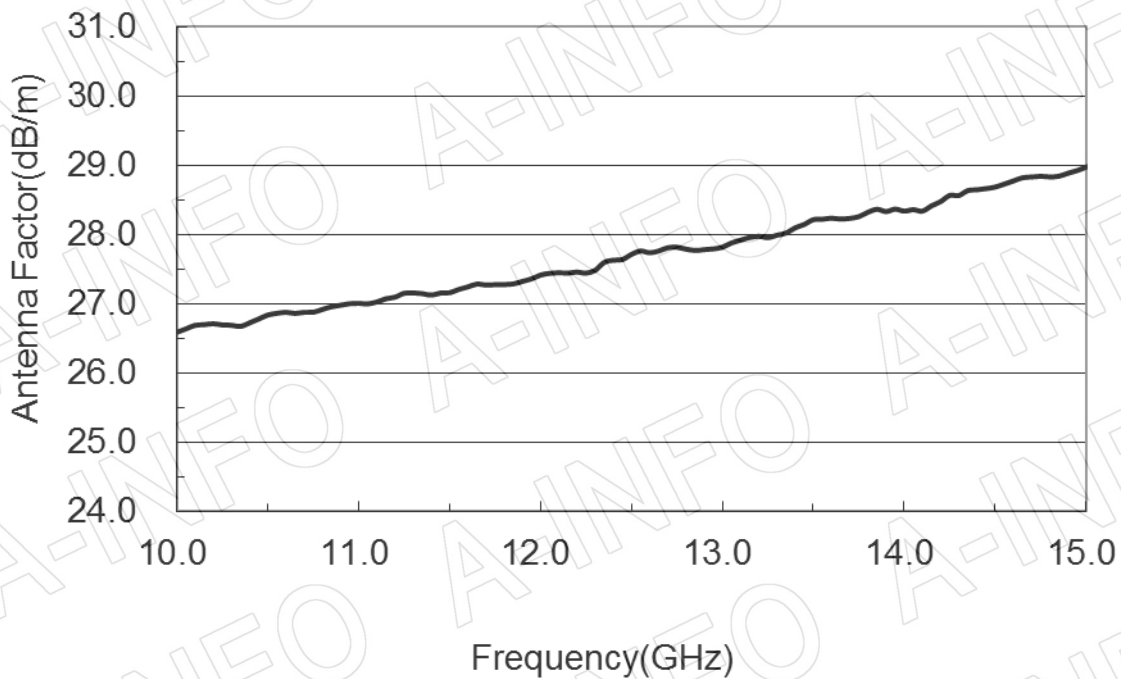

Test Results

1. Gain & Antenna Factor

Frequency(GHz)	Gain(dBi)	Antenna Factor(dB/m)
10.00	23.62	26.59
10.50	23.79	26.84
11.00	24.03	27.01
11.50	24.26	27.16
12.00	24.38	27.42
12.50	24.43	27.71
13.00	24.67	27.82
13.50	24.60	28.22
14.00	24.79	28.34
14.50	24.75	28.69
15.00	24.76	28.97

2. Cross Polarization Isolation