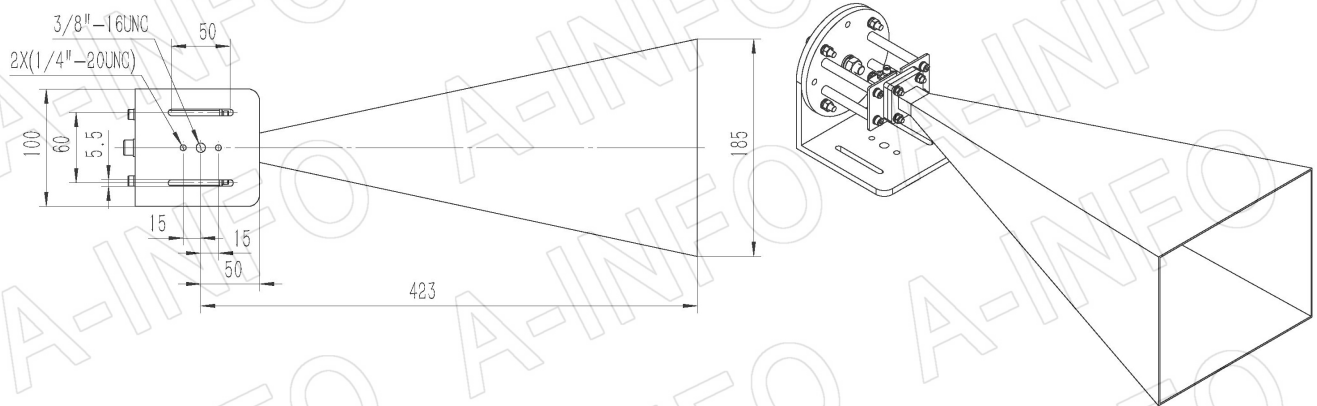

For reference only. See data sheet for the detailed specifications.

Technical Specification

Frequency Range(GHz)	10.0 - 15.0
Waveguide	WR75
Gain(dBi)	25 Typ.
Polarization	Linear
3dB Beamwidth(deg)	E Plane: 9 Typ.
	H Plane: 10 Typ.
Cross Pol. Isolation(dB)	35 Typ.
VSWR	A Type: 1.10:1 Typ.
	C Type: 1.25:1 Typ.
Output	A Type: FBP120(UBR120)
	SMA-Female or N-Female C Type: or TNC-Female or 7mm or 3.5mm-Female
Material	Al
Finish	Chemical Conversion Coating, Gray Paint
Size(mm)	A Type: 185 x 155 x 400
	C Type: 185 x 155 x 430
Net Weight(Kg)	A Type: 0.60 Around
	C Type: 0.65 Around

Website: www.ainfoinc.com
Email: sales@ainfoinc.com

SMA-Female Output (P/N: LB-75-25-C-SF)

For N-Female, TNC-Female, 7mm or 3.5mm-Female output outline drawing, please contact A-INFO.

SMA-Female Output with Round Mounting Bracket (Option, P/N: LB-75-10-C-MB)

For N-Female, TNC-Female, 7mm or 3.5mm-Female output outline drawing, please contact A-INFO.

SMA-Female Output with L Type Mounting Bracket (Option, P/N: LB-75-10-C-MBL)

For N-Female, TNC-Female, 7mm or 3.5mm-Female output outline drawing, please contact A-INFO.