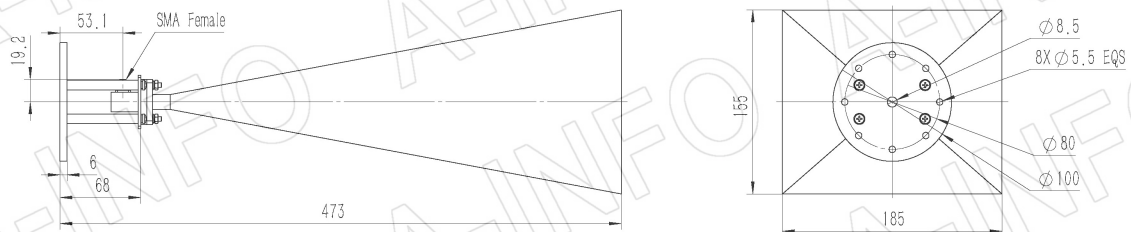

For reference only. See data sheet for the detailed specifications.

Technical Specification

Frequency Range(GHz)	10.0 - 15.0
Waveguide	WR75
Gain(dBi)	25 Typ.
Polarization	Linear
3dB Beamwidth(deg)	E Plane: 9 Typ.
	H Plane: 10 Typ.
Cross Pol. Isolation(dB)	35 Typ.
VSWR	A Type: 1.10:1 Typ.
	C Type: 1.25:1 Typ.
Output	A Type: FBP120(UBR120)
	SMA-Female or N-Female C Type: or TNC-Female or 7mm or 3.5mm-Female
Material	Al
Finish	Chemical Conversion Coating, Gray Paint
Size(mm)	A Type: 185 x 155 x 400
	C Type: 185 x 155 x 430
Net Weight(Kg)	A Type: 0.60 Around
	C Type: 0.65 Around

Website: www.ainfoinc.com
Email: sales@ainfoinc.com

SMA-Female Output (P/N: LB-75-25-C-SF)

For N-Female, TNC-Female, 7mm or 3.5mm-Female output outline drawing, please contact A-INFO.

SMA-Female Output with Round Mounting Bracket (Option, P/N: LB-75-10-C-MB)

For N-Female, TNC-Female, 7mm or 3.5mm-Female output outline drawing, please contact A-INFO.

SMA-Female Output with L Type Mounting Bracket (Option, P/N: LB-75-10-C-MBL)

For N-Female, TNC-Female, 7mm or 3.5mm-Female output outline drawing, please contact A-INFO.